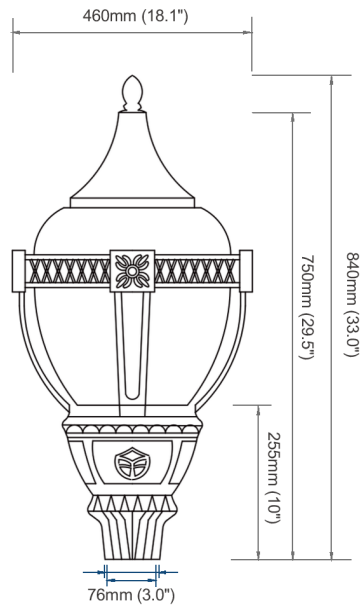

### MOUNTING

The fixture is specifically designed to be securely mounted on a 2 7/8" vertical tenon ensuring a stable and precise installation for optimal performance and alignment.

## DIMENSIONS

**30w/50w/60w**

**60w/80w/100w**