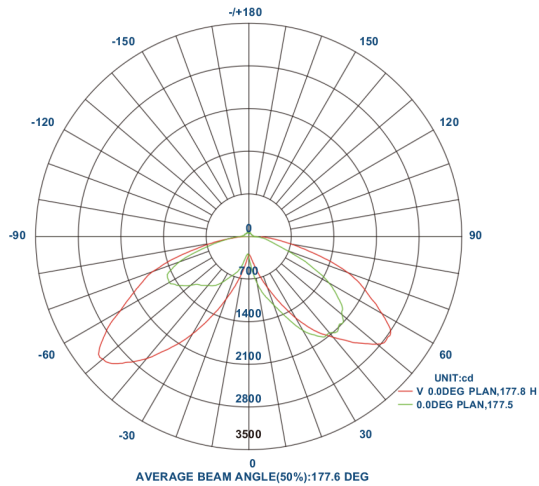

## DIMENSIONS

**30w/50w/60w**

**60w/80w/100w**

## LIGHT DISTRIBUTION