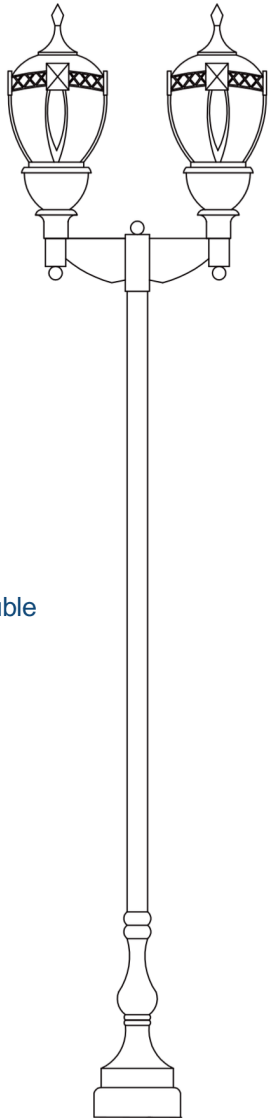

INSTALLATION

Double