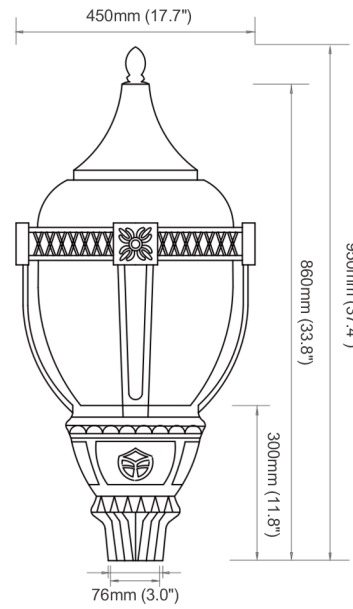

### MOUNTING

The fixture is specifically designed to be securely mounted on a 2 7/8" vertical tenon ensuring a stable and precise installation for optimal performance and alignment.

## SPECIFICATIONS

Model	AF56X-YR-TRG7-PPG060-115 / AF56X-YR-TG7-PPG100-023
LED Chip	SMD 3030, Lumileds or Other LED Chips
Wattage	30W- 50W- 60W / 60W- 80W- 100W Power Selectable
CCT	3000K / 4000K / 5000K3CCT Selectable
Light Output	Max 6600lm / Max 11000lm 110 LM/W
Efficacy	(Can customize higher LM/W if needed)
AC Input Voltage	120-277V /277-480V
Light Distribution	Type V
Mounting Option	2 7/8" Vertical Tenon
Lens	Anti-Glare Polycarbonate Textured Diffuser Lens
Exclusive Feature(3)	3CCT / Power Tunable Available
Ambient Temperature	-40°C to +45°C(-40°F to +113°F)
Total Harmonic Distortion (THD)	<20%
Lifetime	50,000H
IP Rating	IP65
Warranty	5 years

## DIMENSIONS

**30w/50w/60w**

**60w/80w/100w**

## LIGHT DISTRIBUTION